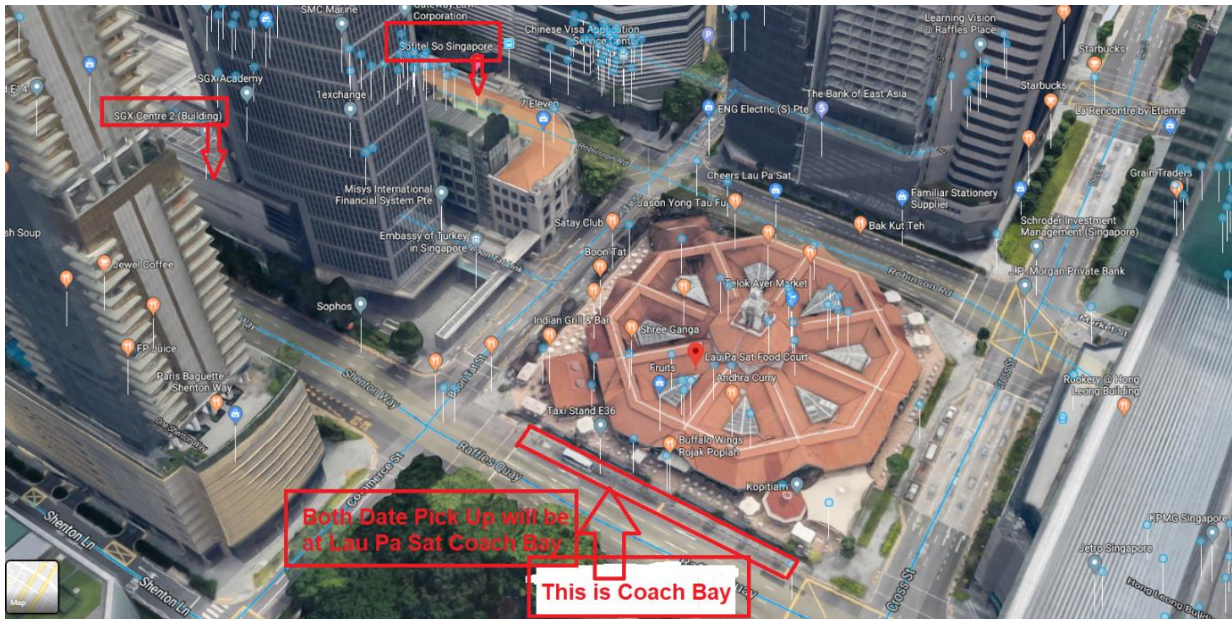

Transport Service Schedule

Pick up point and drop off point is at Lau Pa Sat Coach Bay

Transport Service

Thursday, 28 November 2019

2 way: 44-seater coach

6.30 pm: Lau Pa Sat Coach Bay to M Hotel: 81 Anson Road
10.00 pm: M Hotel: 81 Anson Road to Lau Pa Sat Coach Bay

Friday, 29 November 2019

2 way: 44-seater coach

7.00 pm: Lau Pa Sat Coach Bay to Ah Hoi's: 1A Cuscaden Rd Singapore 249716
10.00 pm: Ah Hoi's 1A Cuscaden Rd Singapore 249716 to Lau Pa Sat Coach Bay

One way: **12-seater coach**

7.00 pm: Lau Pa Sat Coach Bay to Ah Hoi's: 1A Cuscaden Rd Singapore 249716

Saturday, 30 November 2019 (City Tour)

ITINERARY:

- 1 x 44-seater coach – 3.30 pm to 7.30 pm =

- 1 X English Speaking Tour Guide 3.30 pm to 7.30 pm

Itinerary - Explore the History, Culture and Lifestyles of Multi-Racial Singapore

Pick up Lau Pa Sat Coach Bay.

- Begin your tour in Singapore's Civic District, where you visit government buildings and landmarks.
- See Parliament House, the Cricket Club, and the National Gallery Singapore.
- Continue and stop for photo opposite of Marina Bay and the Merlion (half-lion, half-fish) statue.
- Visit the Buddhist-Taoist temple of Thian Hock Keng, one of the oldest of its kind in the city, and drive through Chinatown and explore Little India neighborhood.